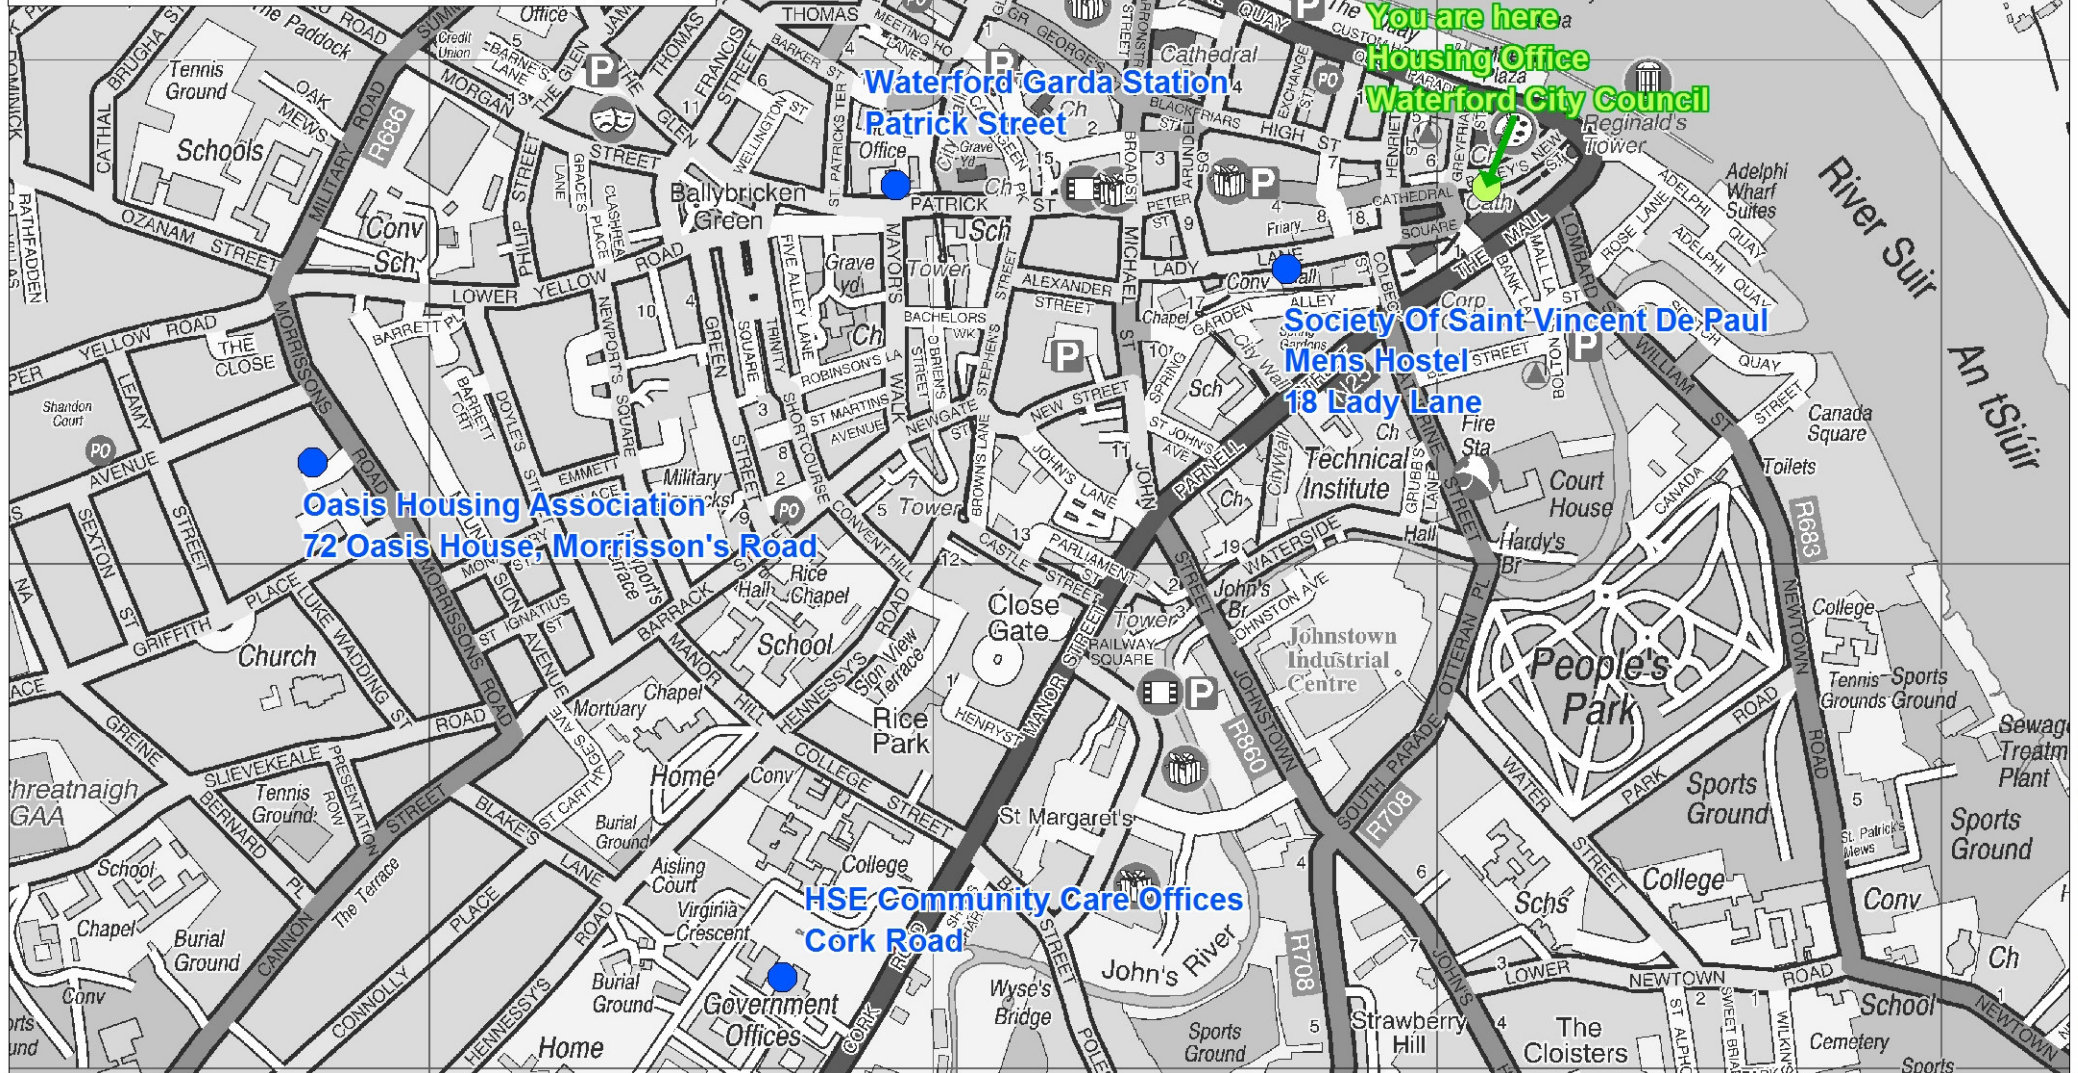

Outside Office Hours

Homeless Men

Should present to

Lady Lane Men's Hostel

18 Lady Lane

Waterford

051 879930

Homeless Women & Children